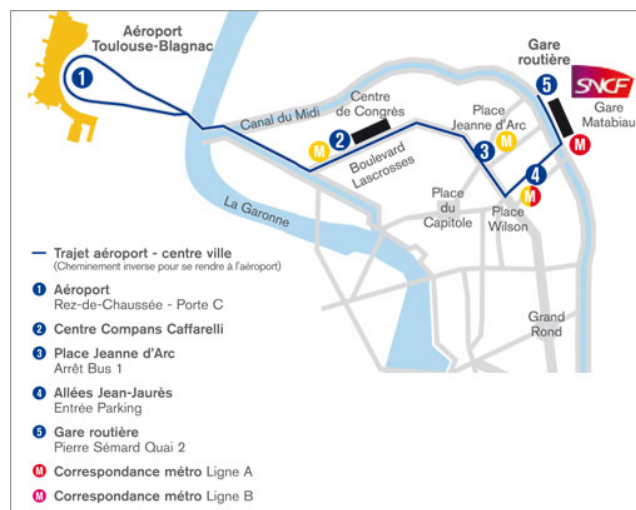

The 8th INRA-IDEI Conference on Industrial Organization and The Food Processing Industry Toulouse, June 10-11, 2010

➤ Conference Venue

- Address:

Université de Toulouse 1 Capitole
Manufacture des Tabacs - 21 allée de Brienne - 31000
Amphi « Guy Isaac »
Toulouse – France
Tél. + 33 (0) 5 61 12 87 97
(see conference venue and map)

- From Blagnac Airport:

- **by taxi** from the airport to the Conference venue
The trip costs between 20€ to 30€ and takes 20 minutes
- **by the airport shuttle** to the City-Centre
The bus stop is in front of door C on ground level (arrival level)
Airport shuttle leaving every 20 minutes to bus stop « Compans Caffarelli »
Fare: Single fare: 5€

- From Matabiau Train Station:

- **Metro A:** direction “Basso Cambo”. Change at “Jean-Jaurès”
- **Metro B:** direction “Borderouge”. Stop at “Compans Caffarelli”
(see next page)