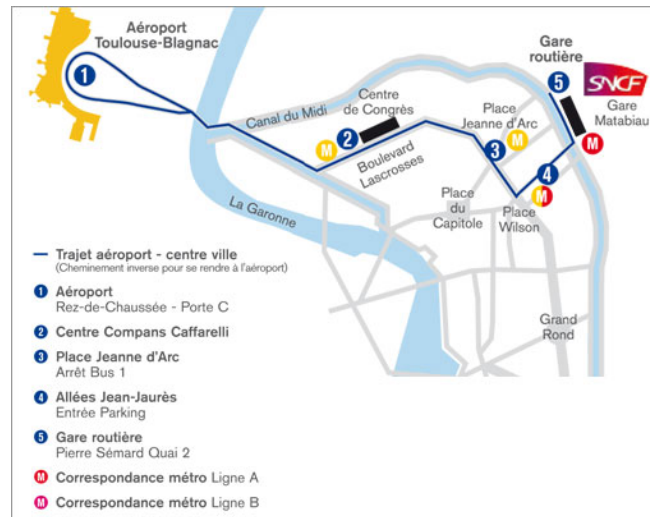

➤ Conference Venue

- Address:

Atria Toulouse Compans Caffarelli

8, Esplanade Compans Caffarelli
Boulevard Lascrosses
31000 Toulouse
Tel : +33(0)5 61 11 09 09

<http://www.mercure.com/gb/hotel-1585-hotel-mercure-toulouse-atria-compans-caffarelli/index.shtml>

- From Blagnac Airport:

- **by taxi** from the airport to the Conference venue
The trip costs between 20€ to 30€ and takes 20 minutes
- **by the airport shuttle** to the City-Centre
The bus stop is in front of door C on ground level (arrival level)
Airport shuttle leaving every 20 minutes to bus stop « Compans Caffarelli »
Fare: Single fare: 5€

- From Matabiau Train Station:

- **Metro A:** direction "Basso Cambo". Change at "Jean-Jaurès"
- **Metro B:** direction "Borderouge". Stop at "Compans Caffarelli"
(see next page)